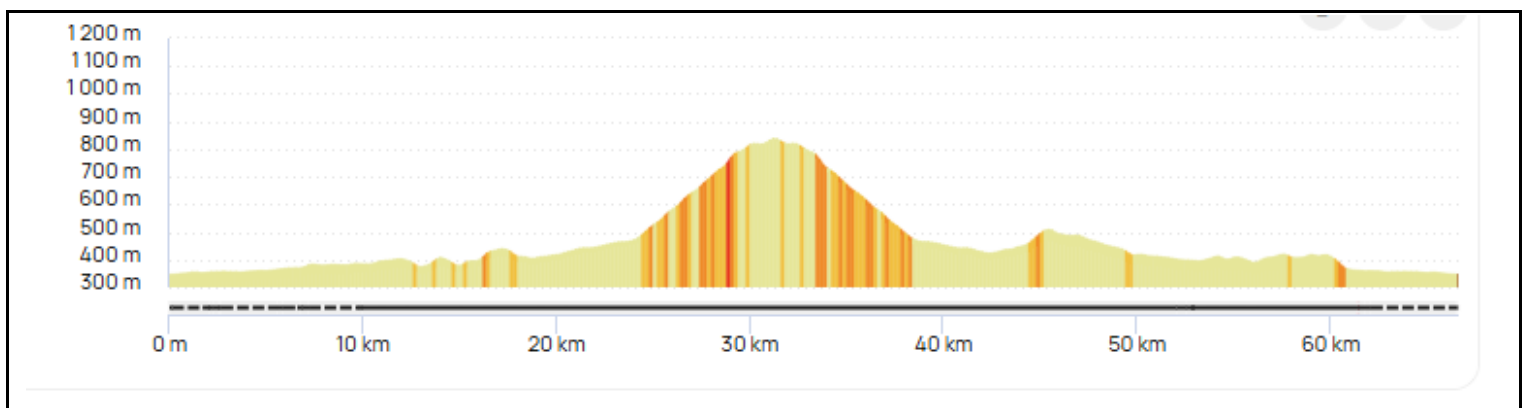

## Distance 66 km - Dénivelé + 794 m

<https://www.openrunner.com/route-details/21111374>