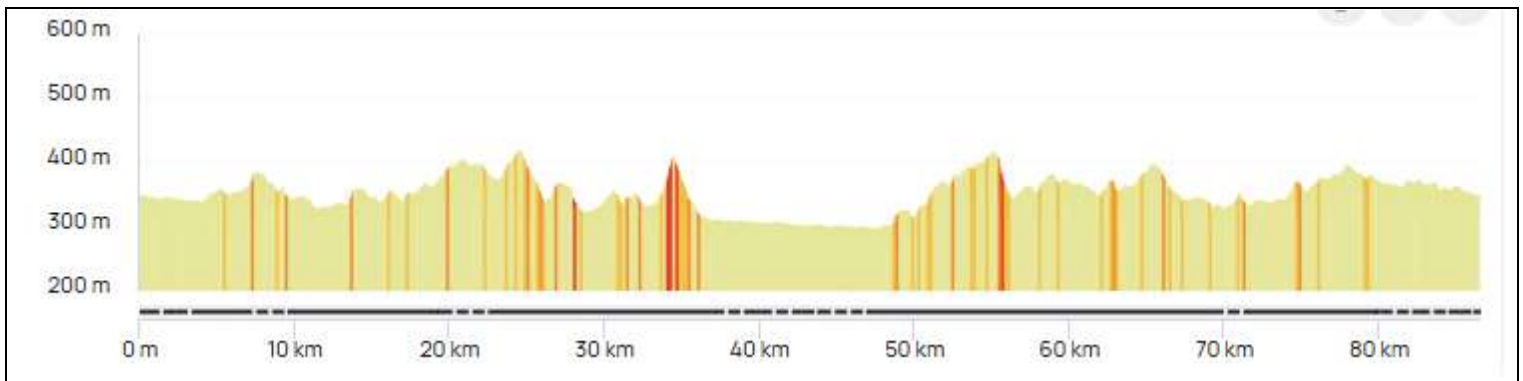

## Distance 86 km - Dénivelé + 978 m

<https://www.openrunner.com/route-details/20902522>