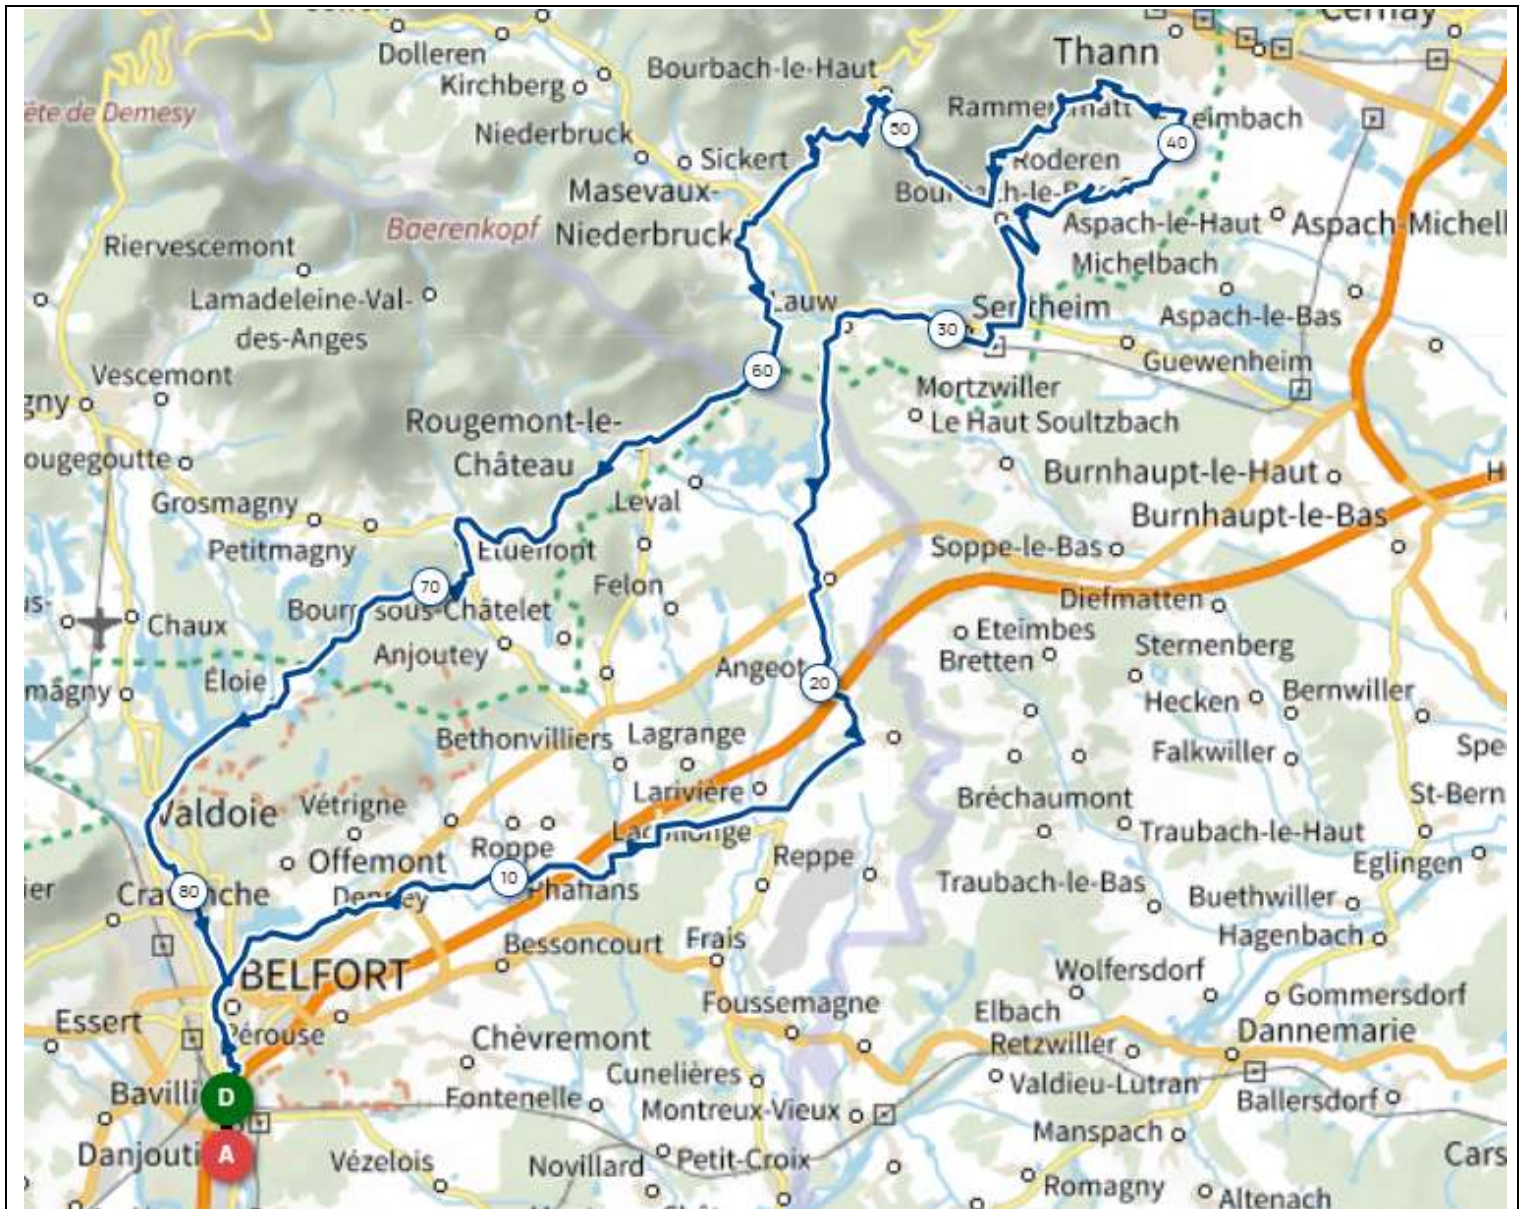

P2 Samedi 25 Avril 2026 P2

Distance 85 km - Dénivelé + 936 m

<https://www.openrunner.com/route-details/23838830>