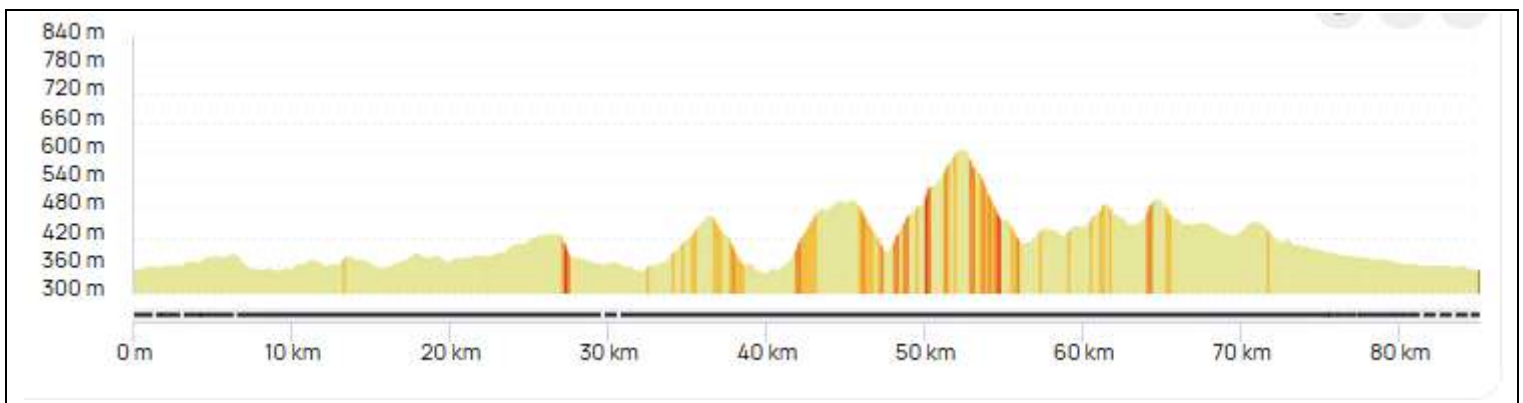

P2 Samedi 25 Avril 2026 P2

Distance 85 km - Dénivelé + 936 m

<https://www.openrunner.com/route-details/23838830>