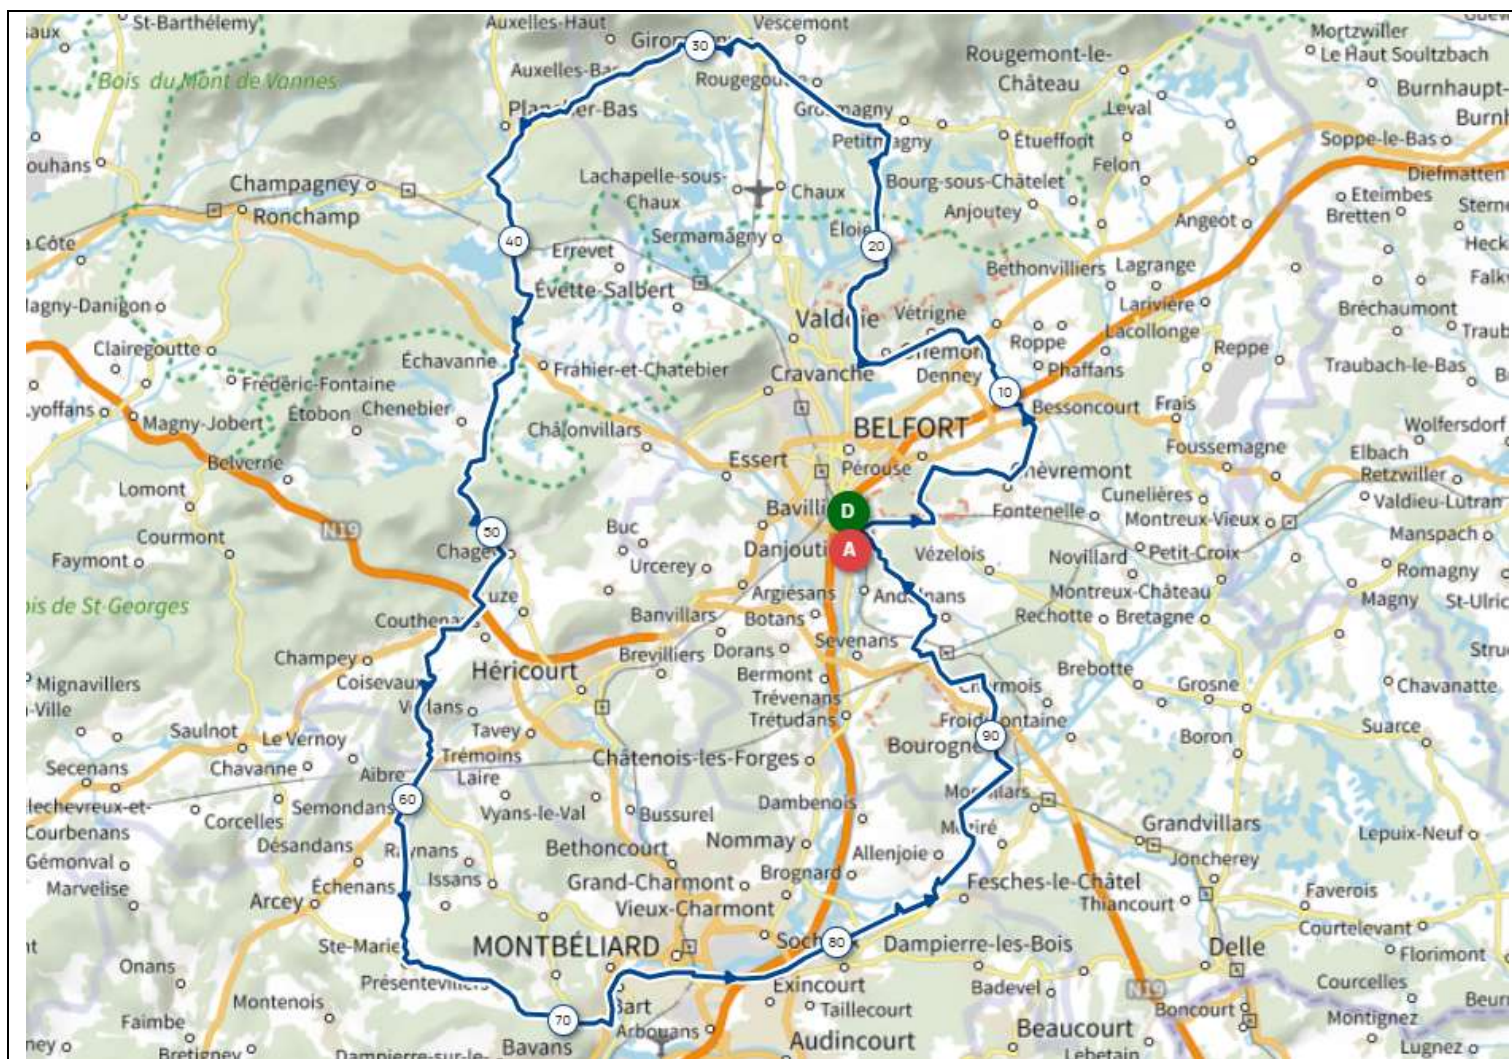

P2 Samedi 02 Mai 2026 P2

Distance 100 km - Dénivelé + 1063 m

<https://www.openrunner.com/route-details/22588006>