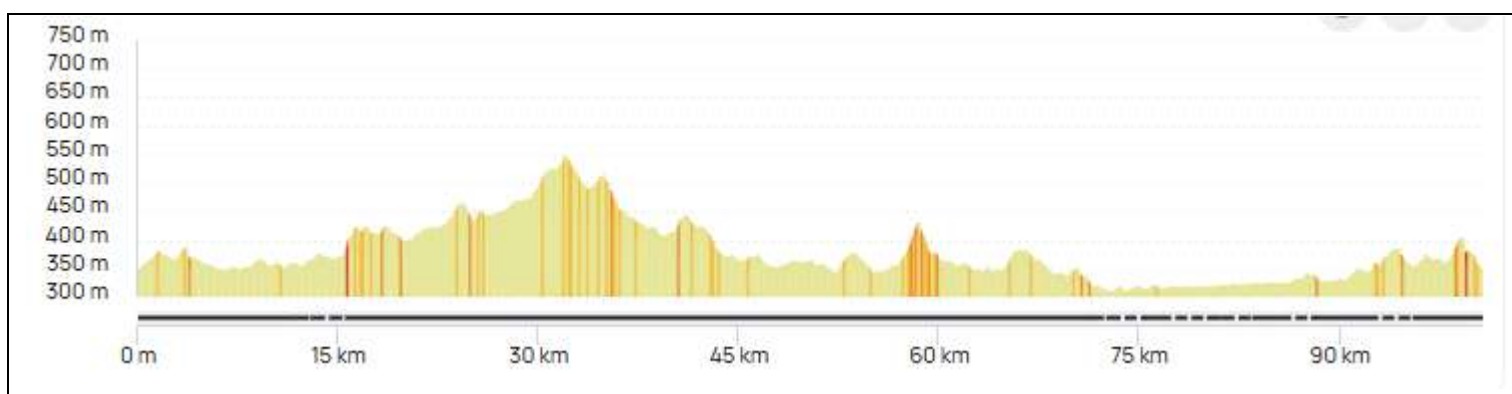

P2 Samedi 02 Mai 2026 P2

Distance 100 km - Dénivelé + 1063 m

<https://www.openrunner.com/route-details/22588006>