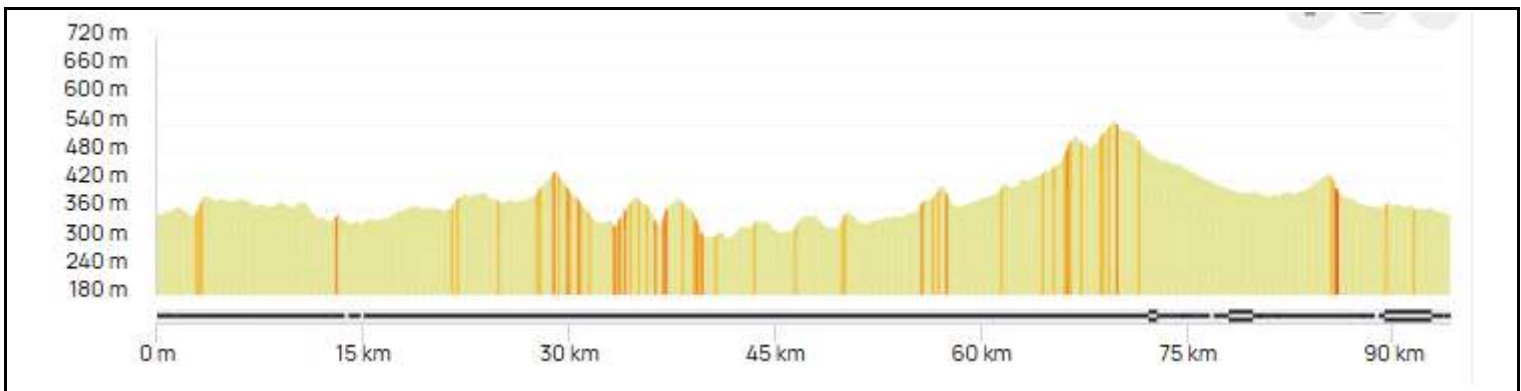

## Distance 94 km - Dénivelé + 1042 m

<https://www.openrunner.com/route-details/22568277>