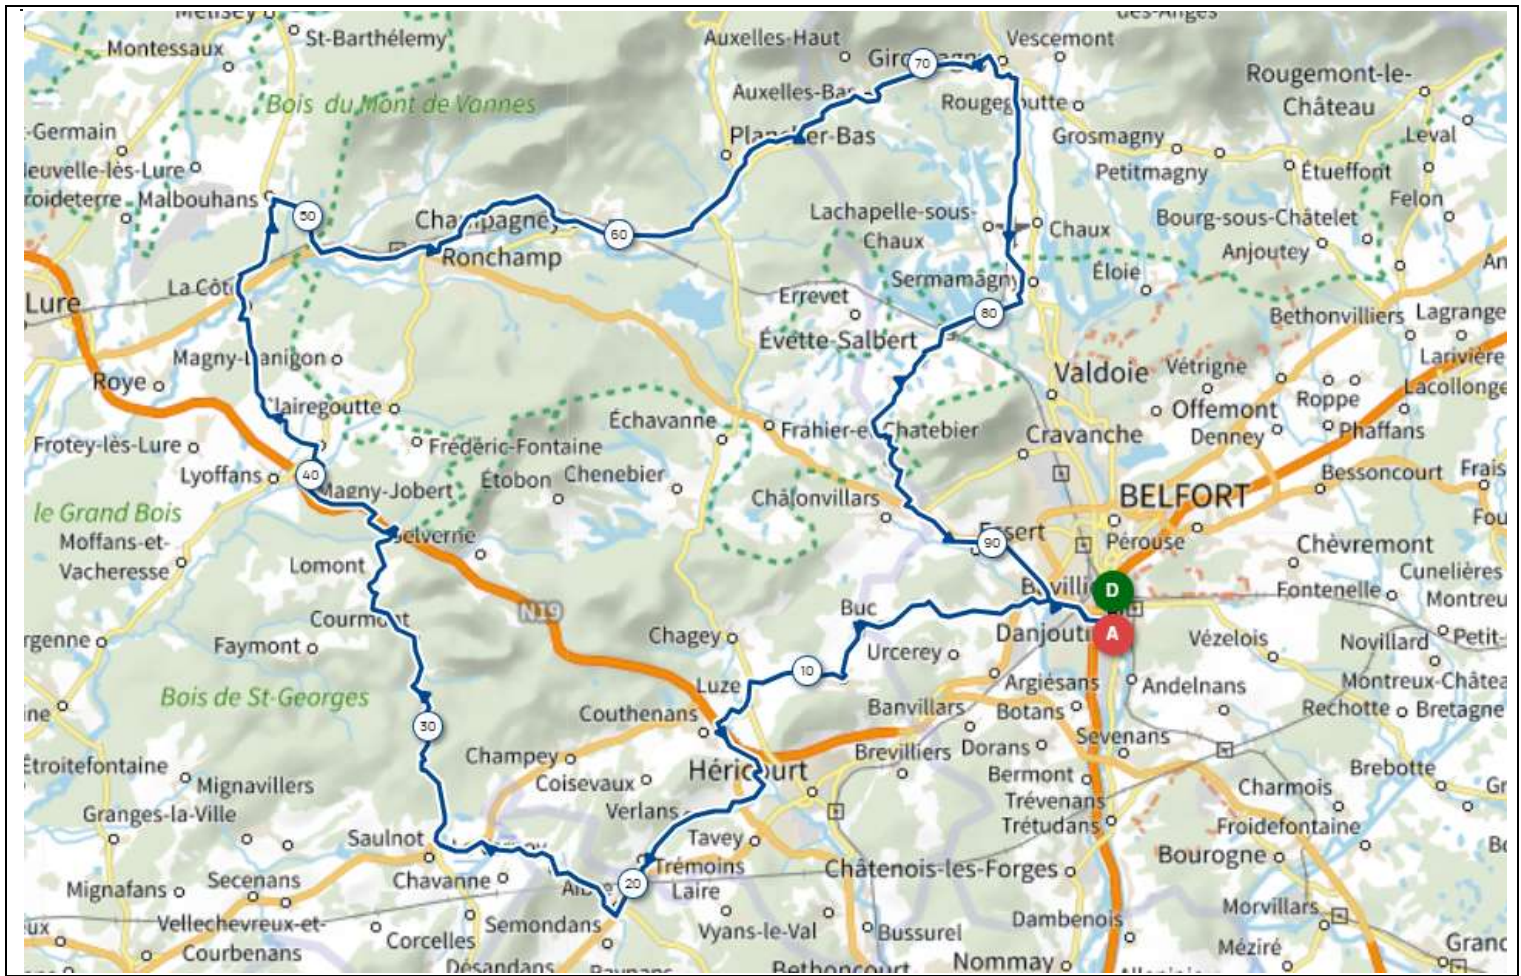

## Distance 94 km - Dénivelé + 1042 m

<https://www.openrunner.com/route-details/22568277>