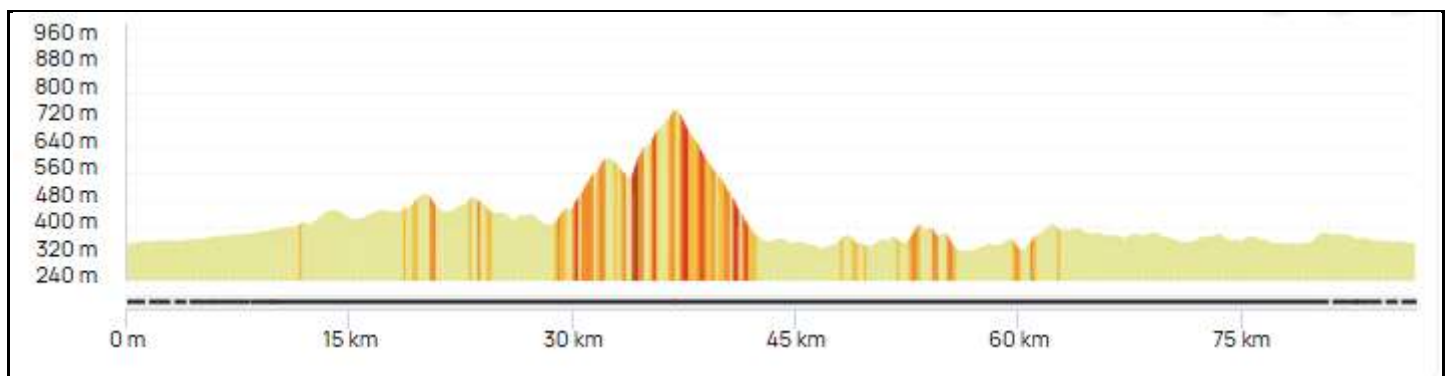

## Distance 86 km - Dénivelé + 1106 m

<https://www.openrunner.com/route-details/23838830>