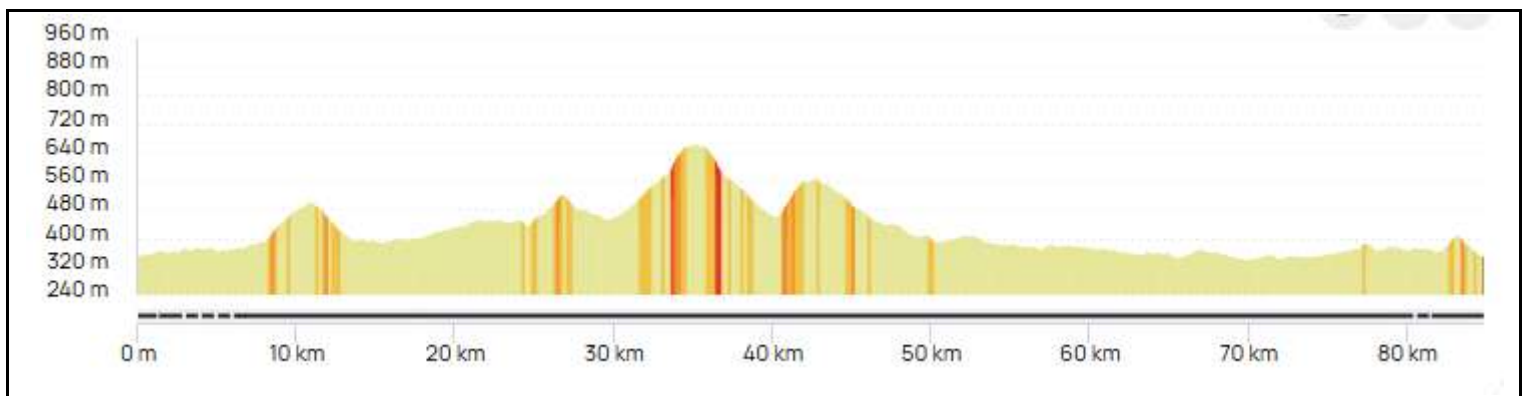

## Distance 84 km - Dénivelé + 923 m

<https://www.openrunner.com/route-details/22914717>