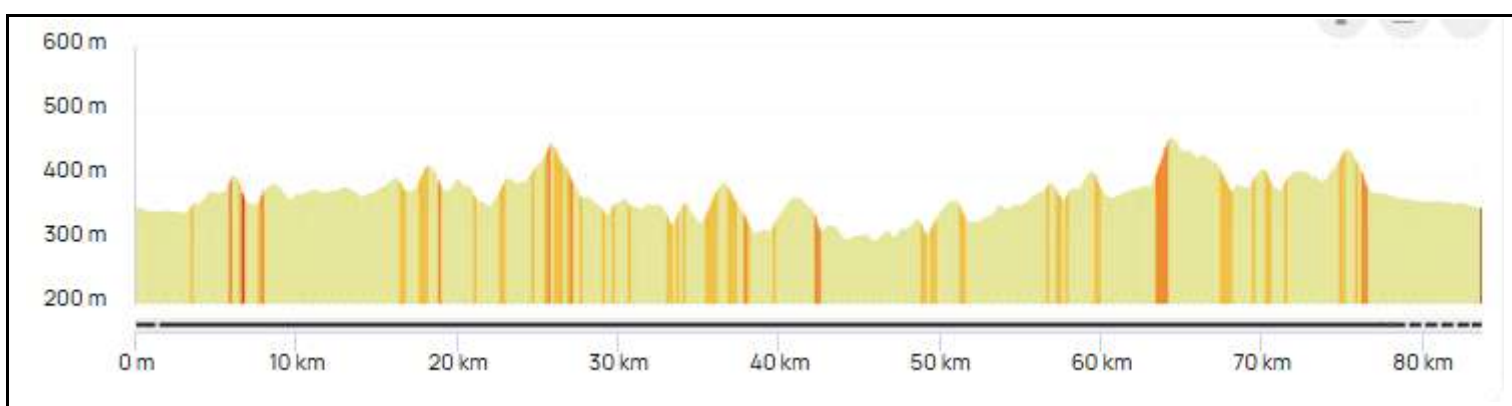

## Distance 83 km - Dénivelé + 1012 m

<https://www.openrunner.com/route-details/23208391>