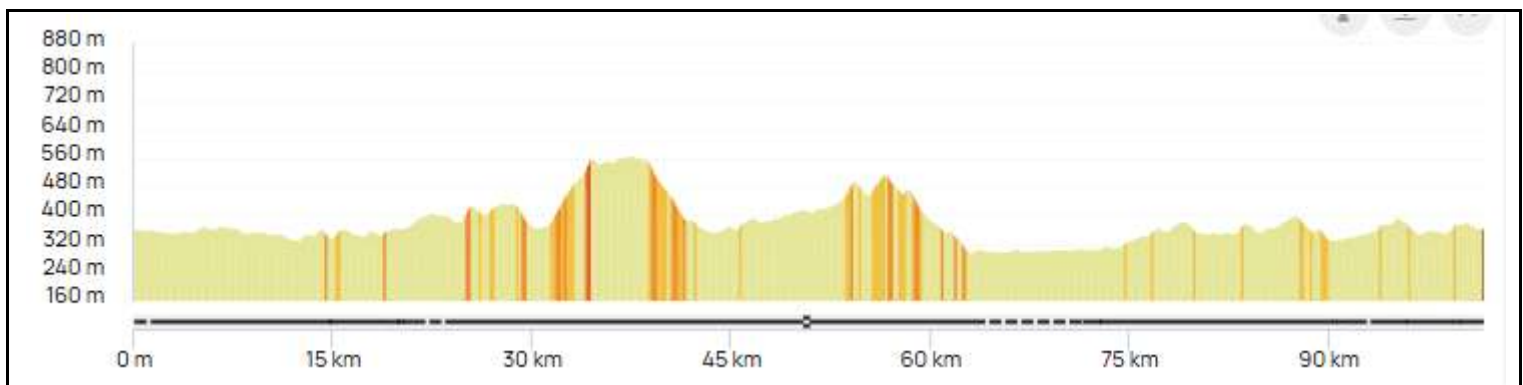

P1. Samedi 21 Mars 2026 P1

Distance 101 km - Dénivelé + 1121 m

<https://www.openrunner.com/route-details/23281620>