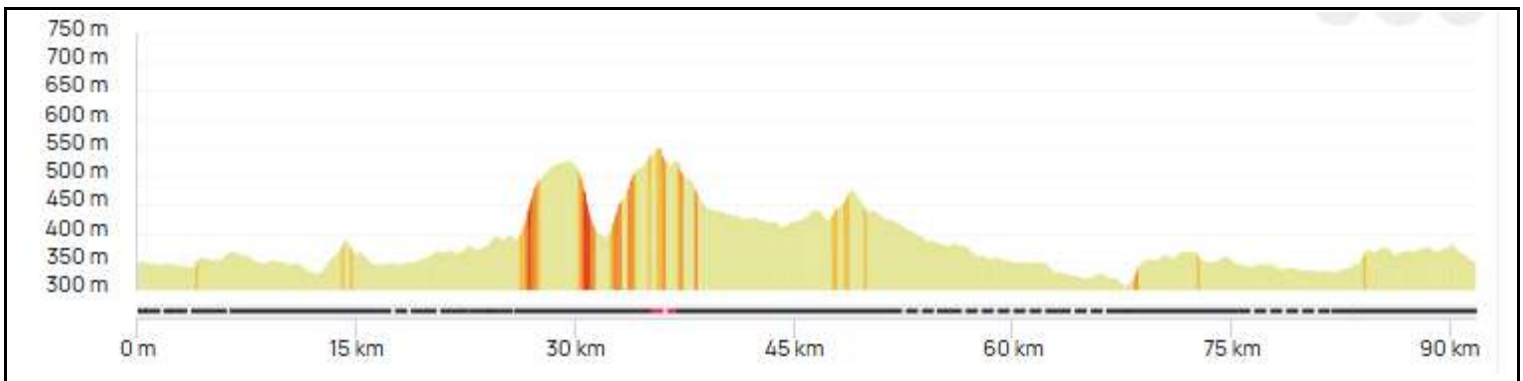

## Distance 91 km - Dénivelé + 821 m

<https://www.openrunner.com/route-details/23469935>