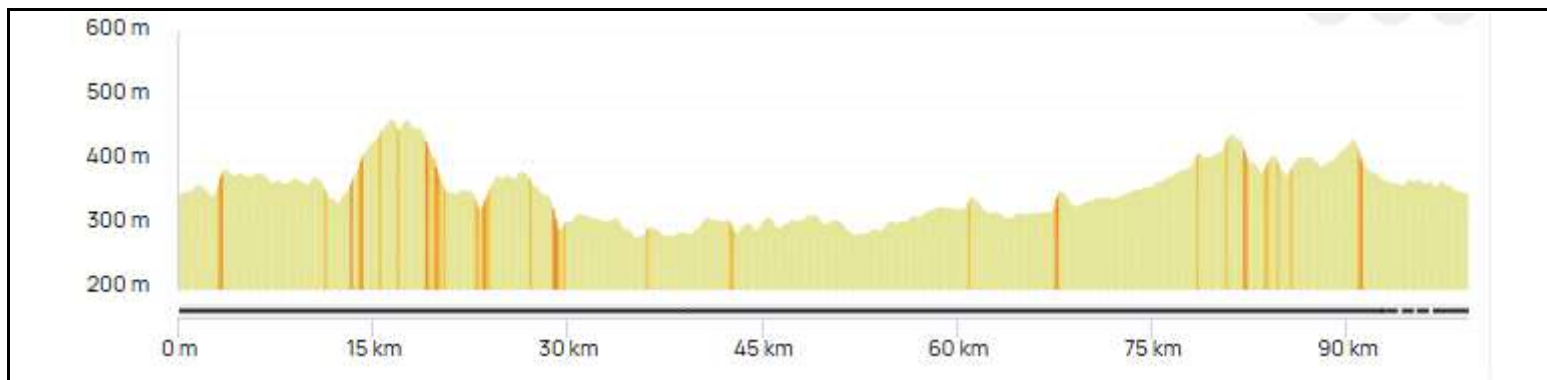

P1 Jeudi 14 Mai 2026 P1

Distance 99 km - Dénivelé + 895 m

<https://www.openrunner.com/route-details/23665045>