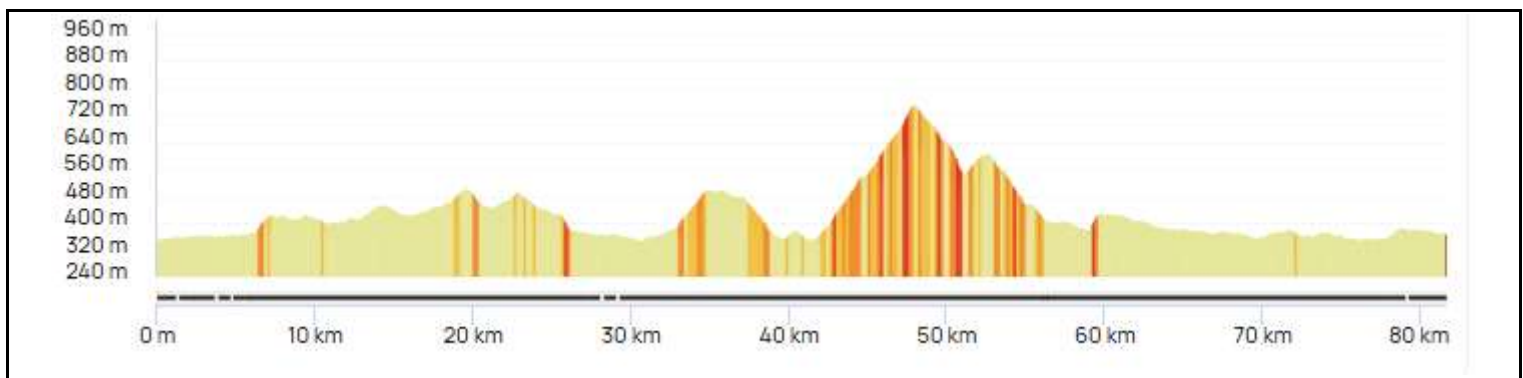

P2 Mardi 26 Mai 2026 P2

Distance 81 km - Dénivelé + 1113 m

<https://www.openrunner.com/route-details/21946956>