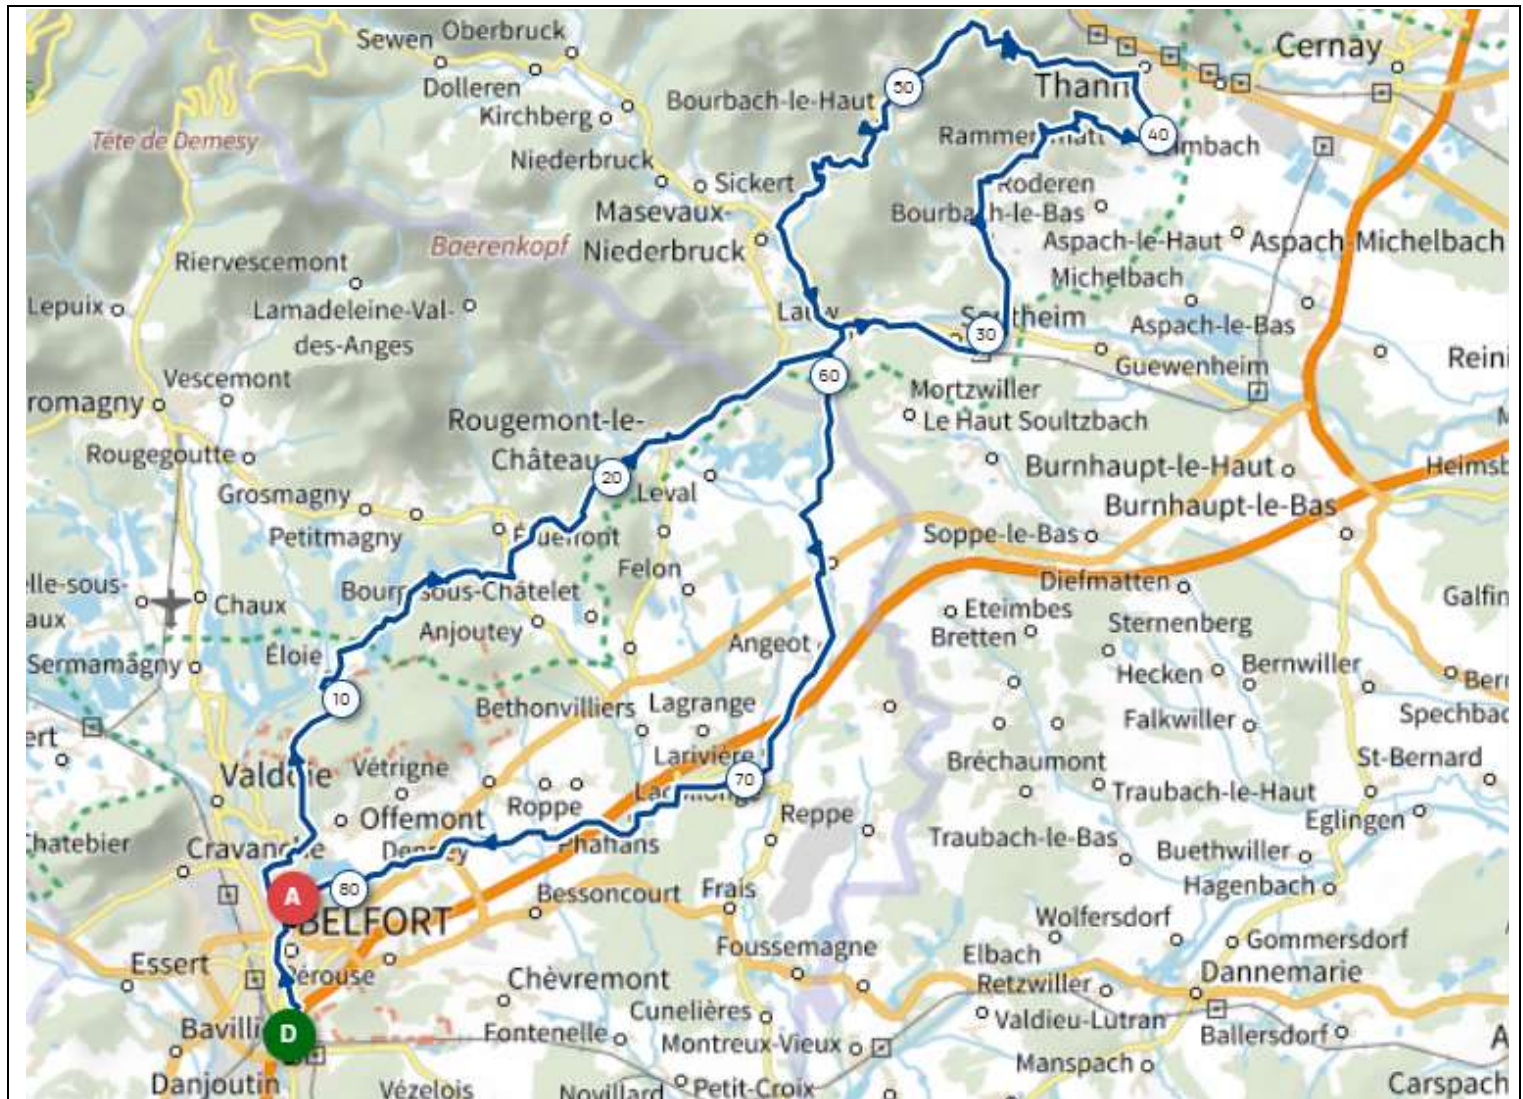

P2 Mardi 26 Mai 2026 P2

Distance 81 km - Dénivelé + 1113 m

<https://www.openrunner.com/route-details/21946956>